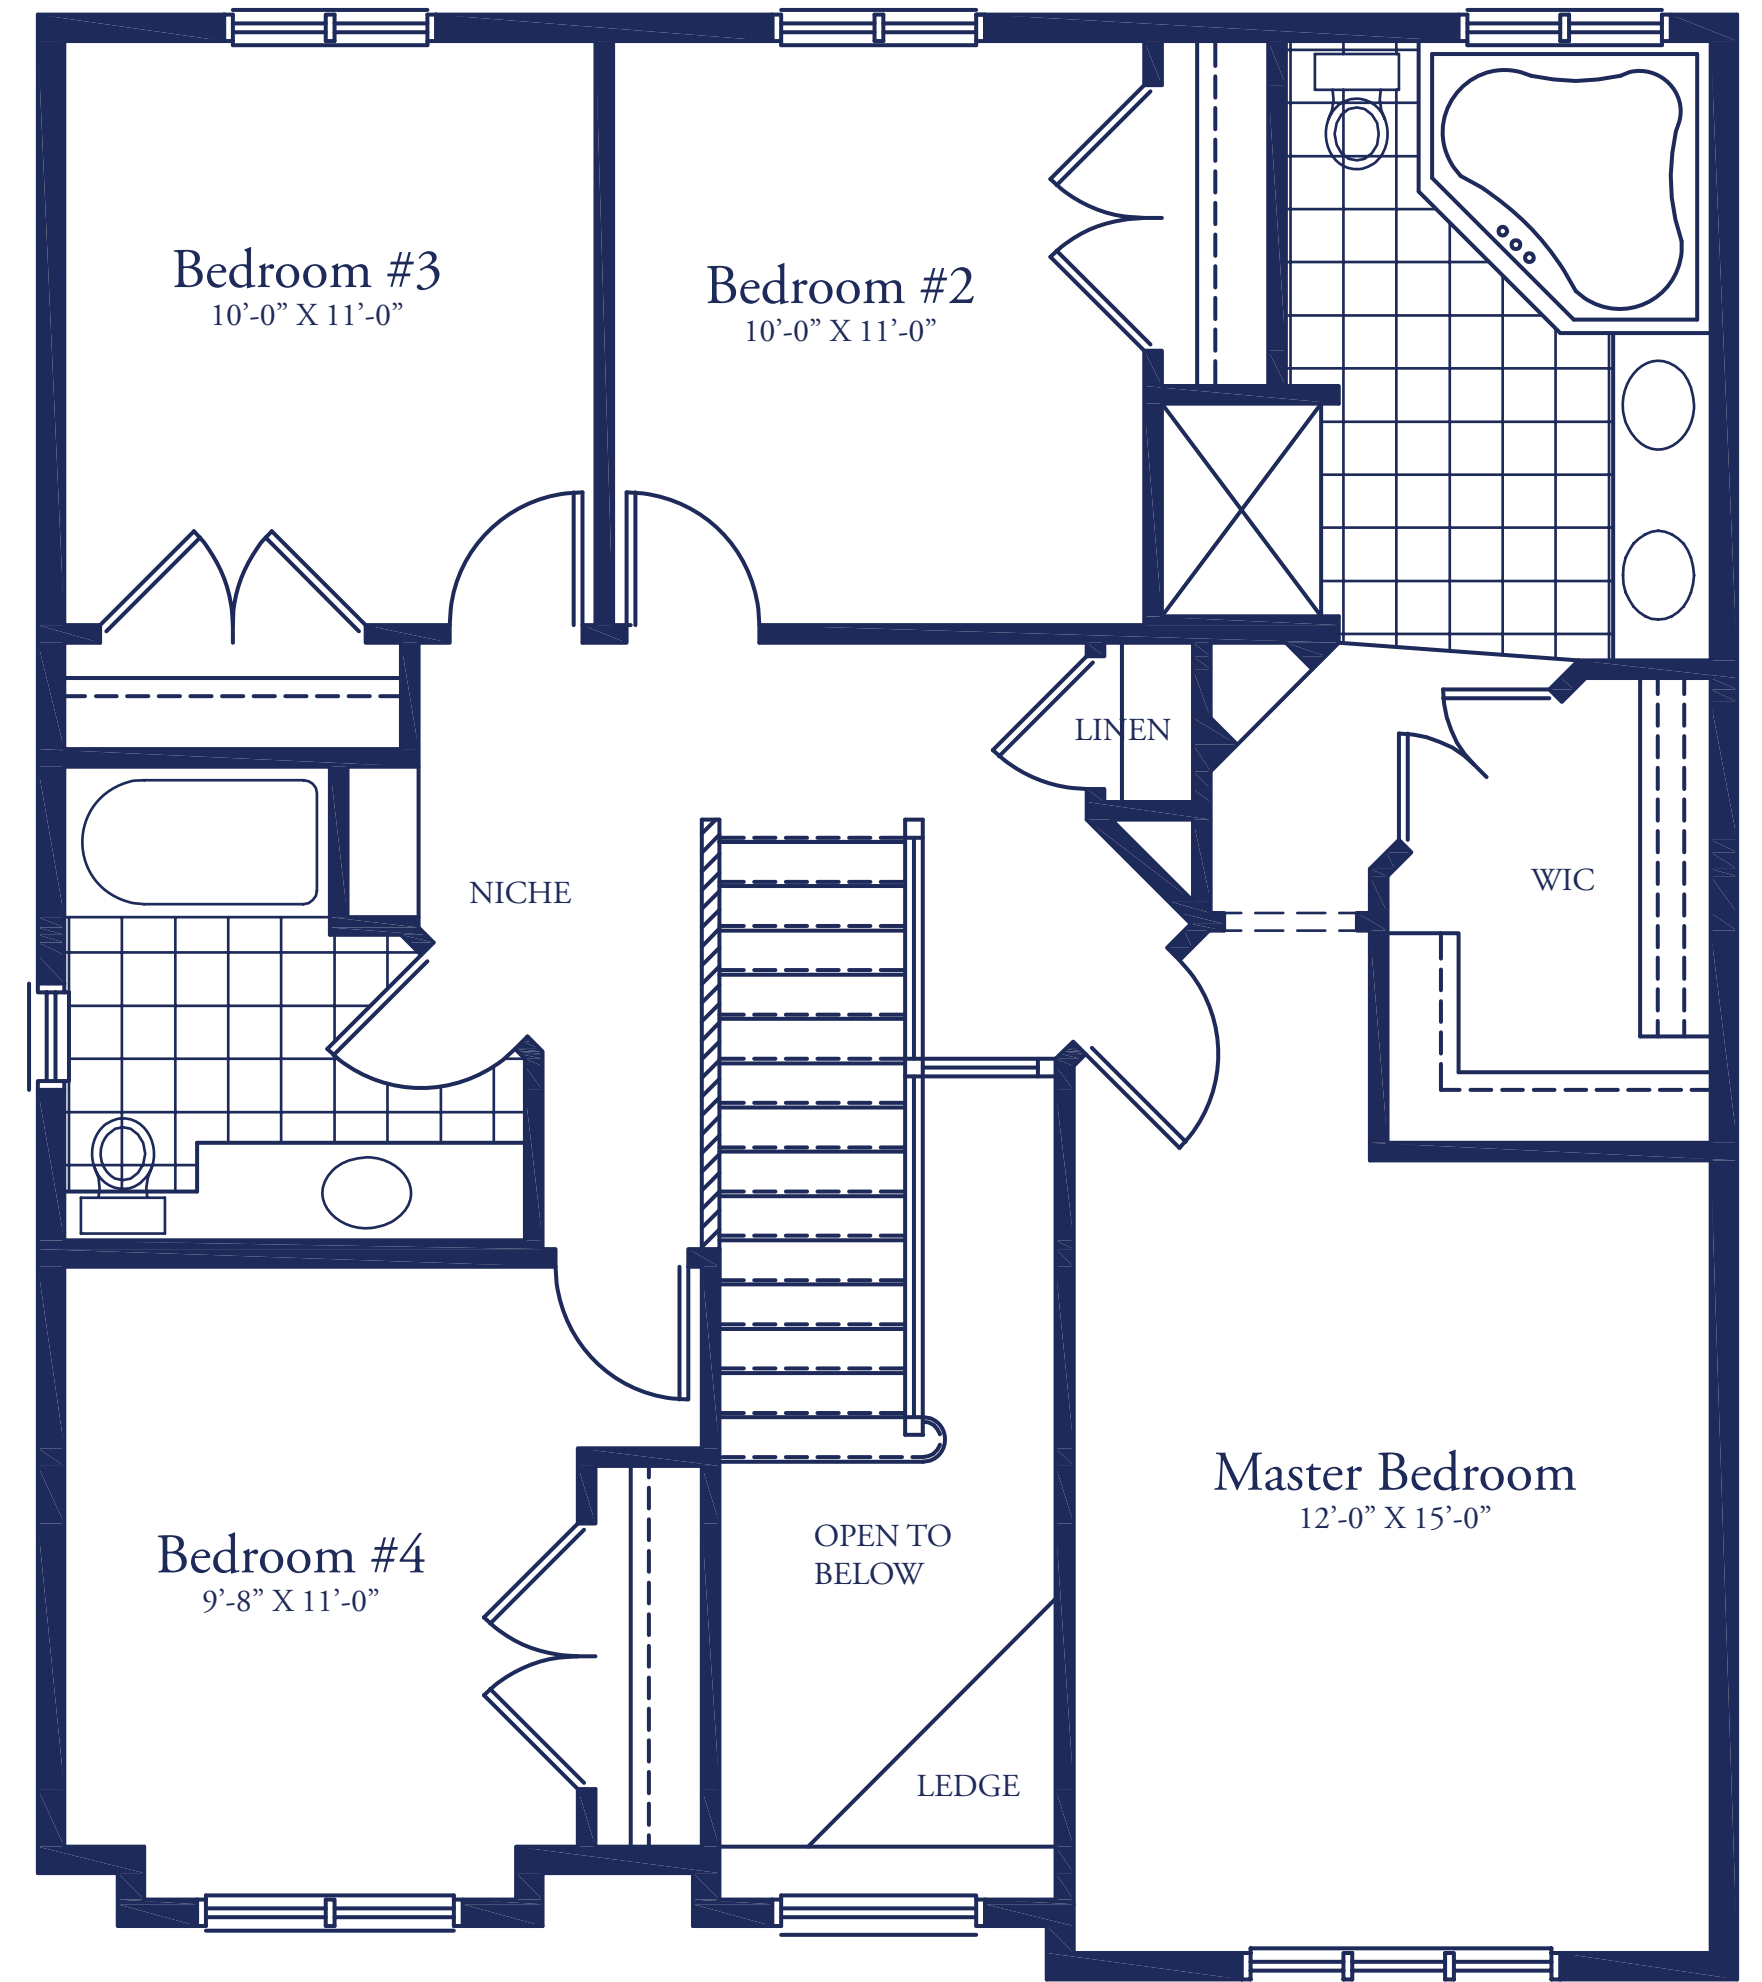

MAIN FLOOR  
1215 Sq. Ft.

SECOND FLOOR  
1043 Sq. Ft.

MONROE  
2258 Sq. Ft.

MARQUEE  
HOMES