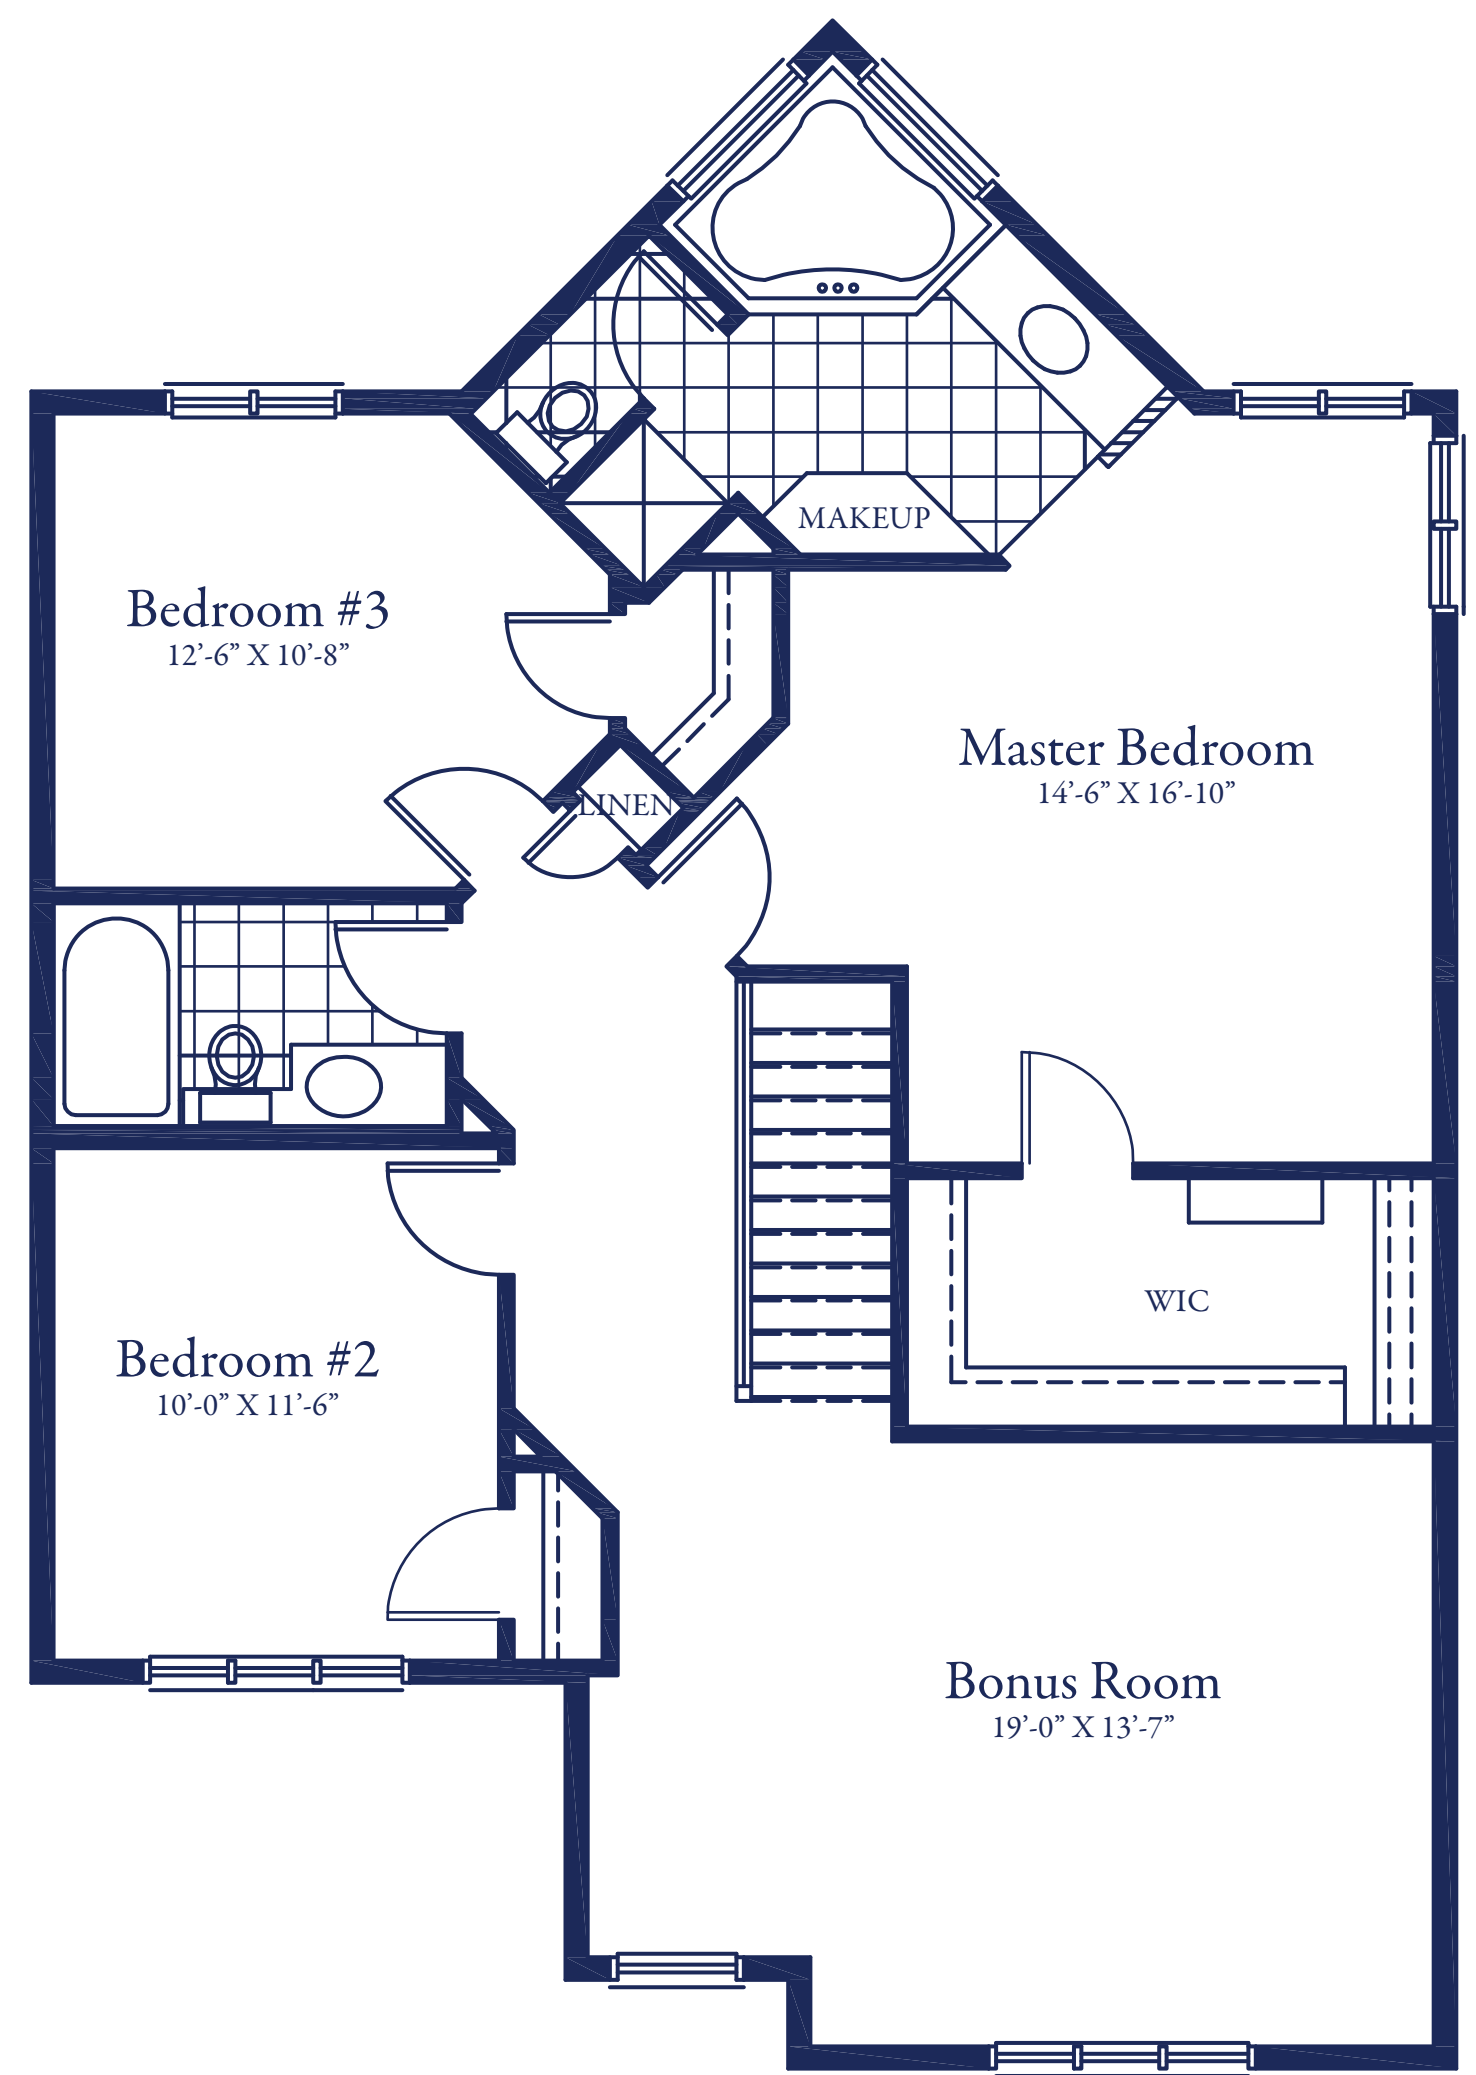

MAIN FLOOR
1030 Ft. Sq.

SECOND FLOOR
1128 Sq. Ft.

MAVERIC
2158 Sq. Ft.

MARQUEE
HOMES