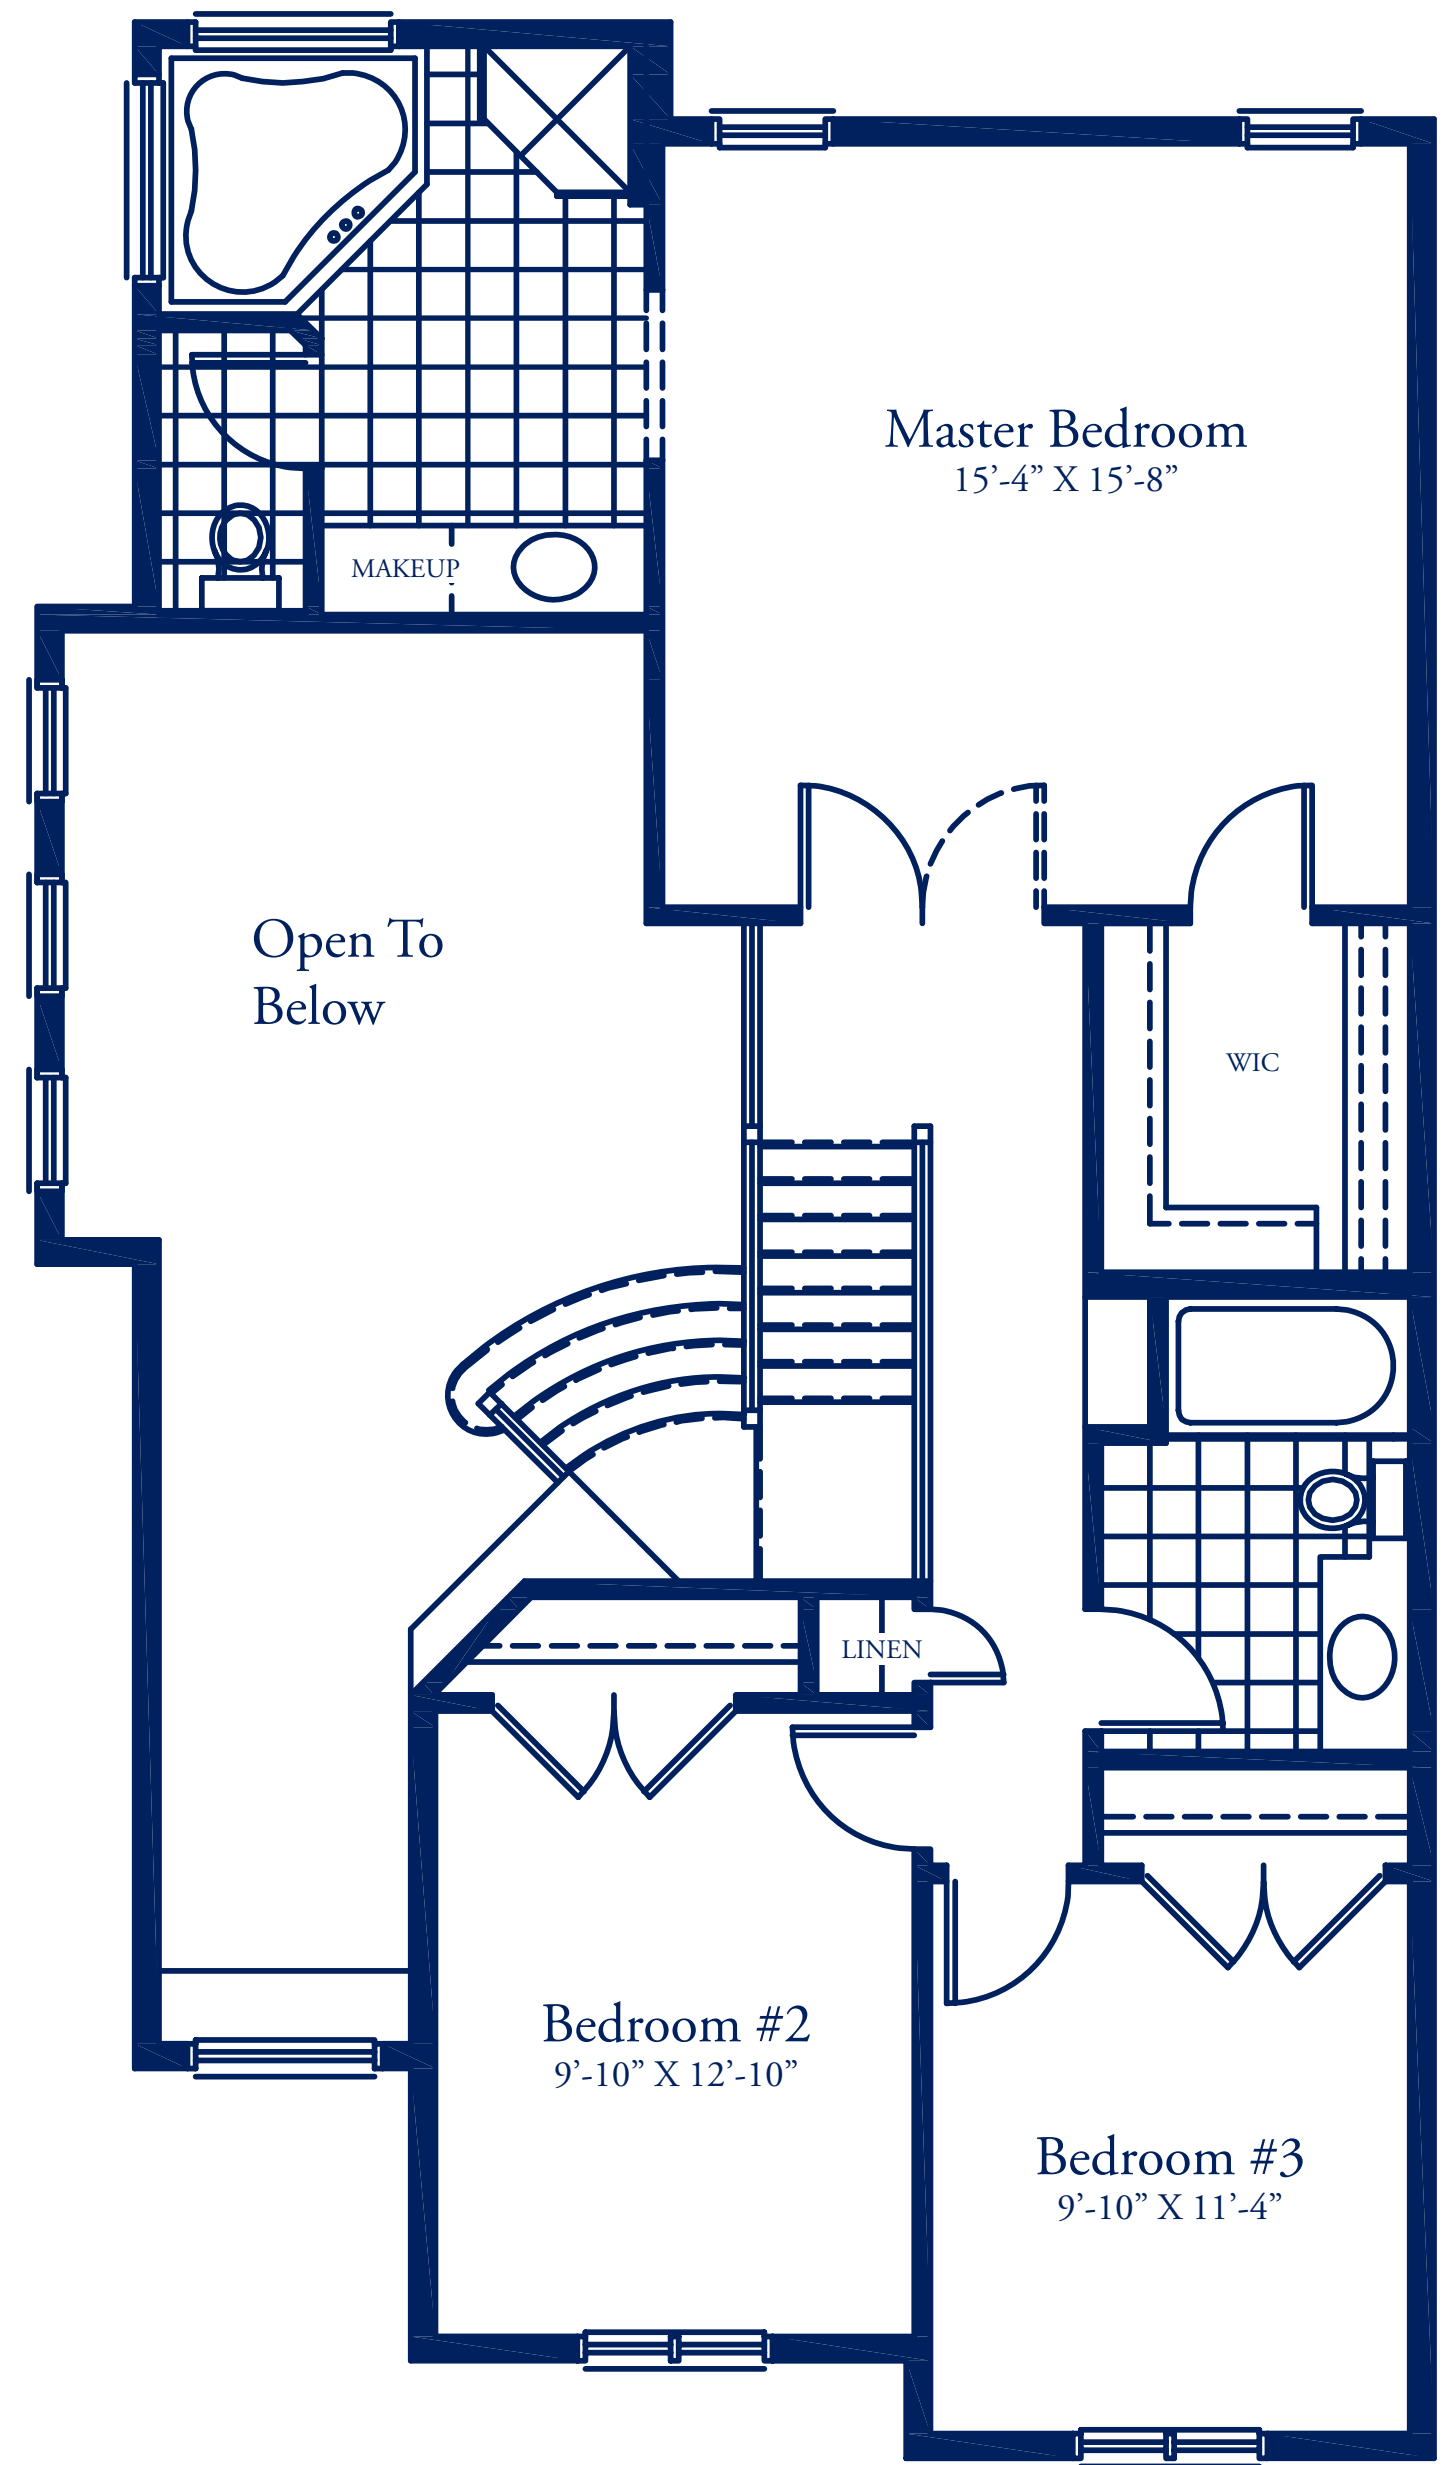

MAIN FLOOR  
1216 Sq. Ft.

SECOND FLOOR  
915 Sq. Ft.

MELBOURNE  
2131 Sq. Ft.

**MARQUEE**  
HOMES